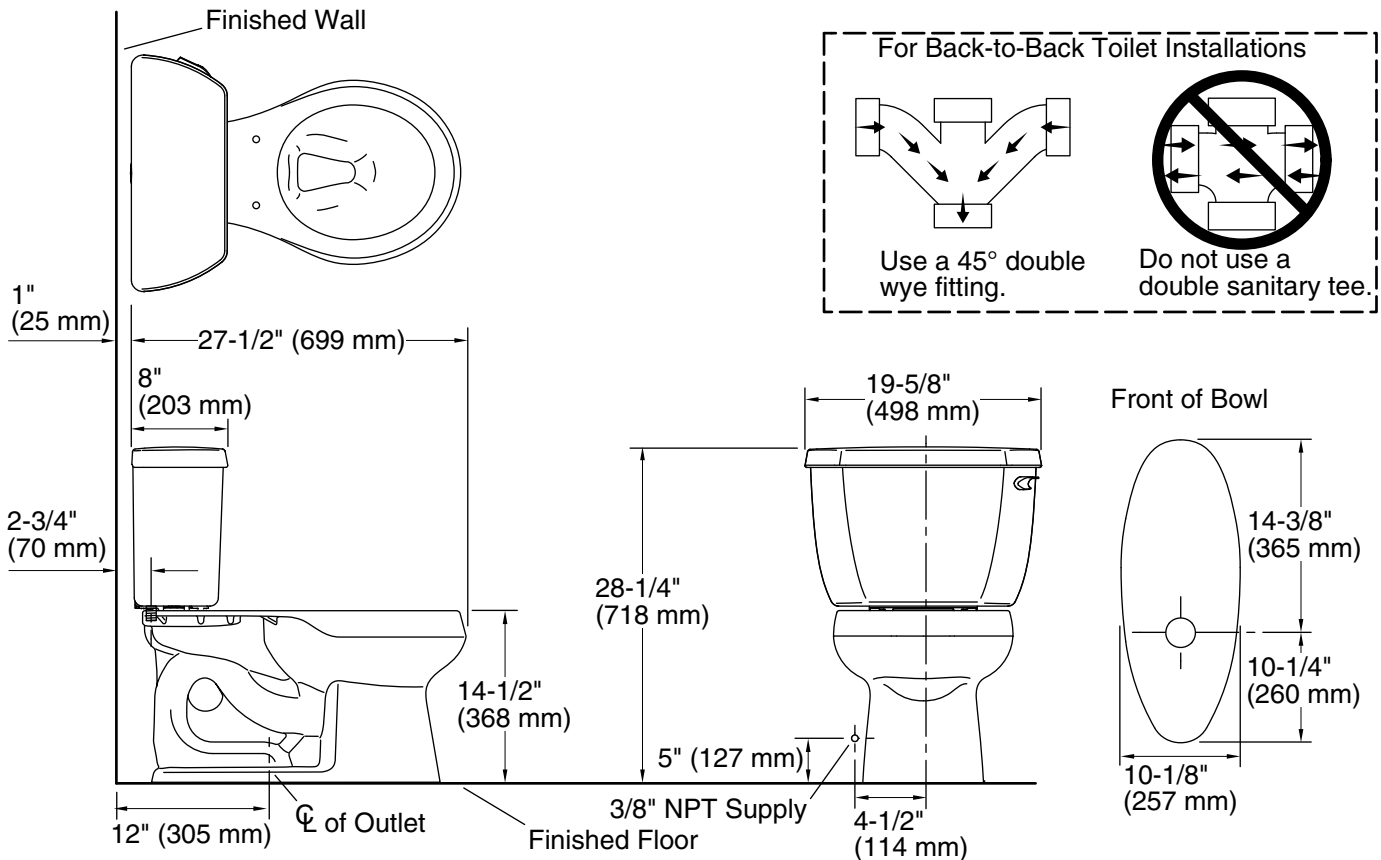

Installation

- Standard 12" (305 mm) rough-in.
- Seat and supply line sold separately.

Water Conservation & Rebates

- Eligible for consumer rebates in some municipalities.

Recommended Products/Accessories

Included Components

Product consists of:

- K-4197 Round-Front Bowl
- K-4436-RA Toilet tank, 1.28 gpf

Additional Components:

- Bolt cap accessory pack
- Tank accessory pack
- Tank cover
- Trip lever

Codes/Standards

Color	Code	Description
	0	White
	96	Biscuit

Technical Information

All product dimensions are nominal.

Toilet type:	Two-piece, Floor-mount
Waste Outlet:	Floor
Bowl shape:	Round-front
Flush type:	Class Five®
Trap passageway:	2-1/8" (54 mm)
Water Consumption	
Full:	1.28 gpf (4.8 lpf)
Water surface size:	10-1/2" x 7-3/4" (267 mm x 197 mm)
Rim to water surface:	5-1/4" (133 mm)
Rough-in:	12" (305 mm)
Seat-mounting holes:	5-1/2" (140 mm)

Notes

Install this product according to the installation instructions.

For back-to-back toilet installations: Use only a 45° double wye fitting.